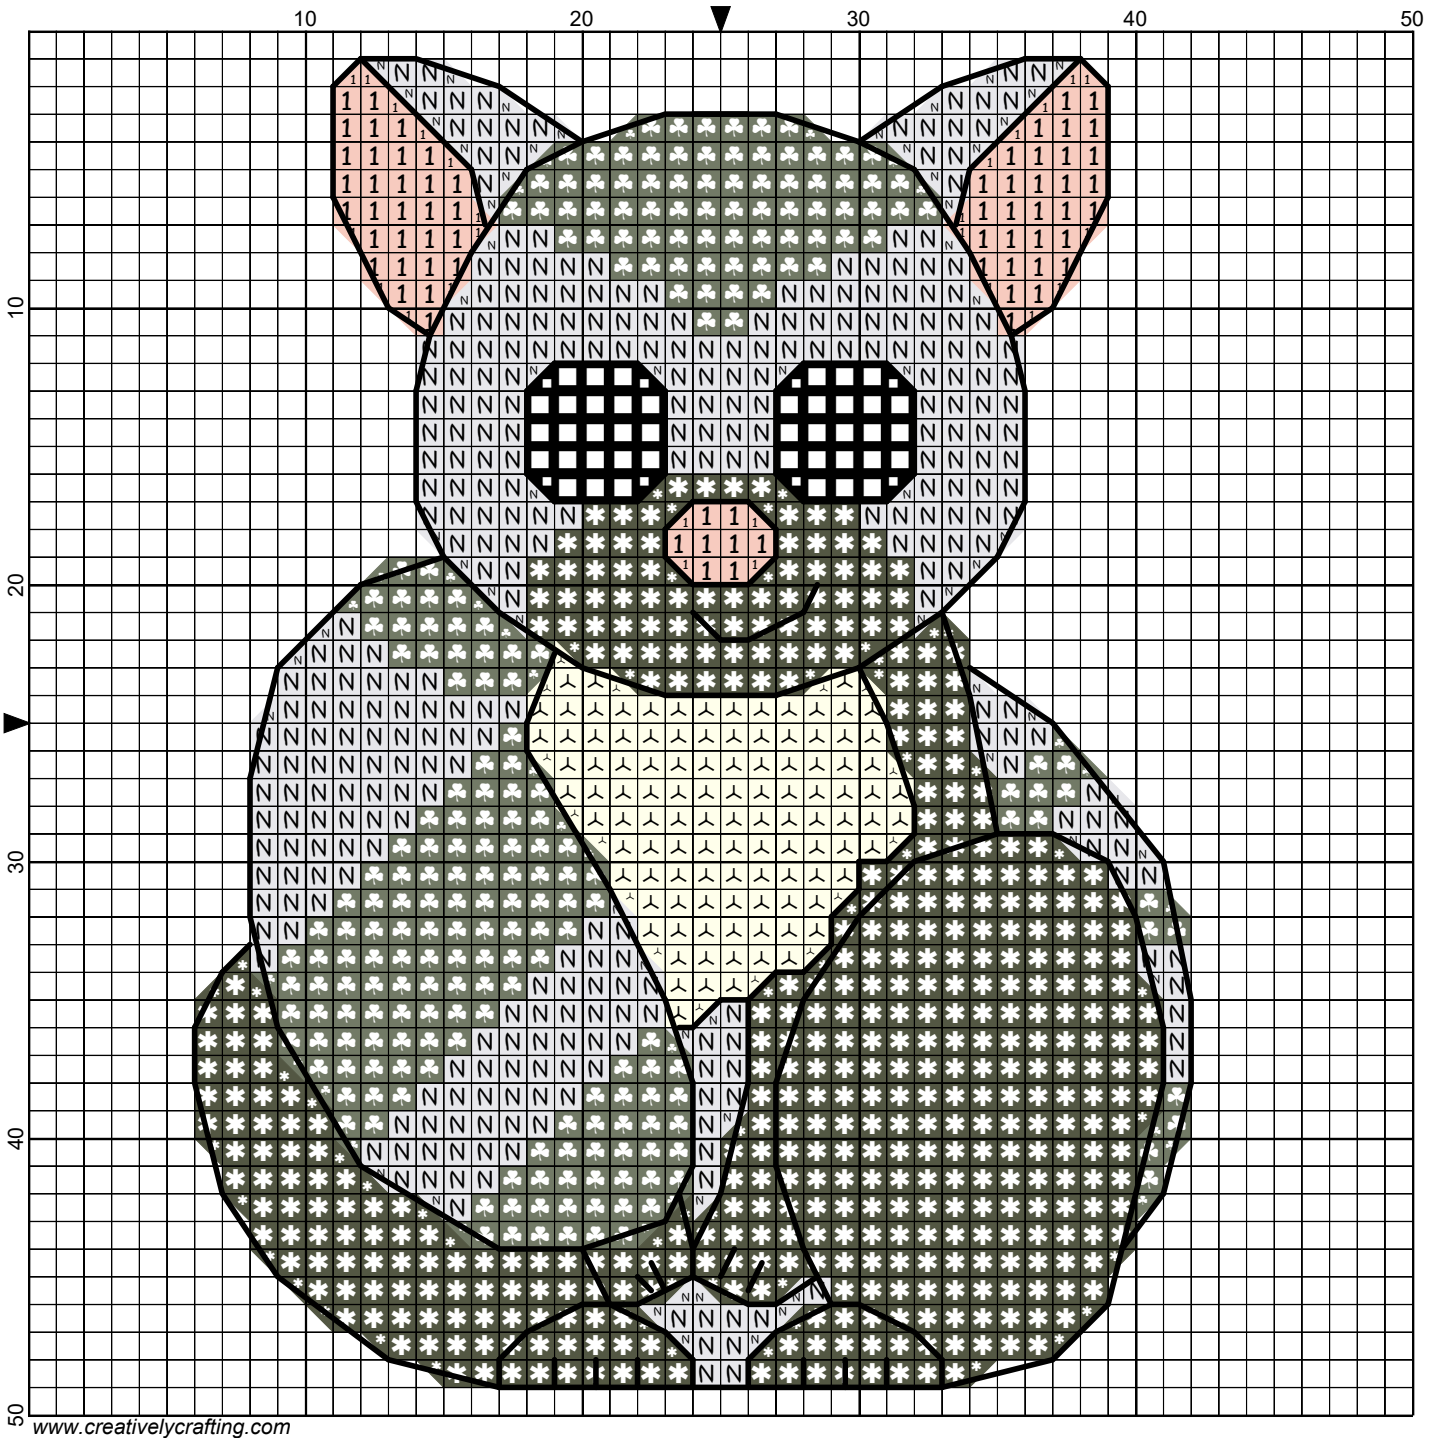

Cutesy Zoo - Lemur

Author: Creatively Crafting
Copyright: www.creativelycrafting.com
Grid Size: 50W x 50H
Design Area: 2.00" x 2.67" (36 x 48 stitches)

Legend:

  [2] DMC 310 black

  [2] DMC 645 beaver gray - vy dk

  [2] DMC 646 beaver gray - dk

  [2] DMC 746 off white

  [2] DMC 754 peach - lt

  [2] DMC 762 pearl gray - vy lt

Backstitch Lines:

————— DMC-310 black

www.creativelycrafting.com