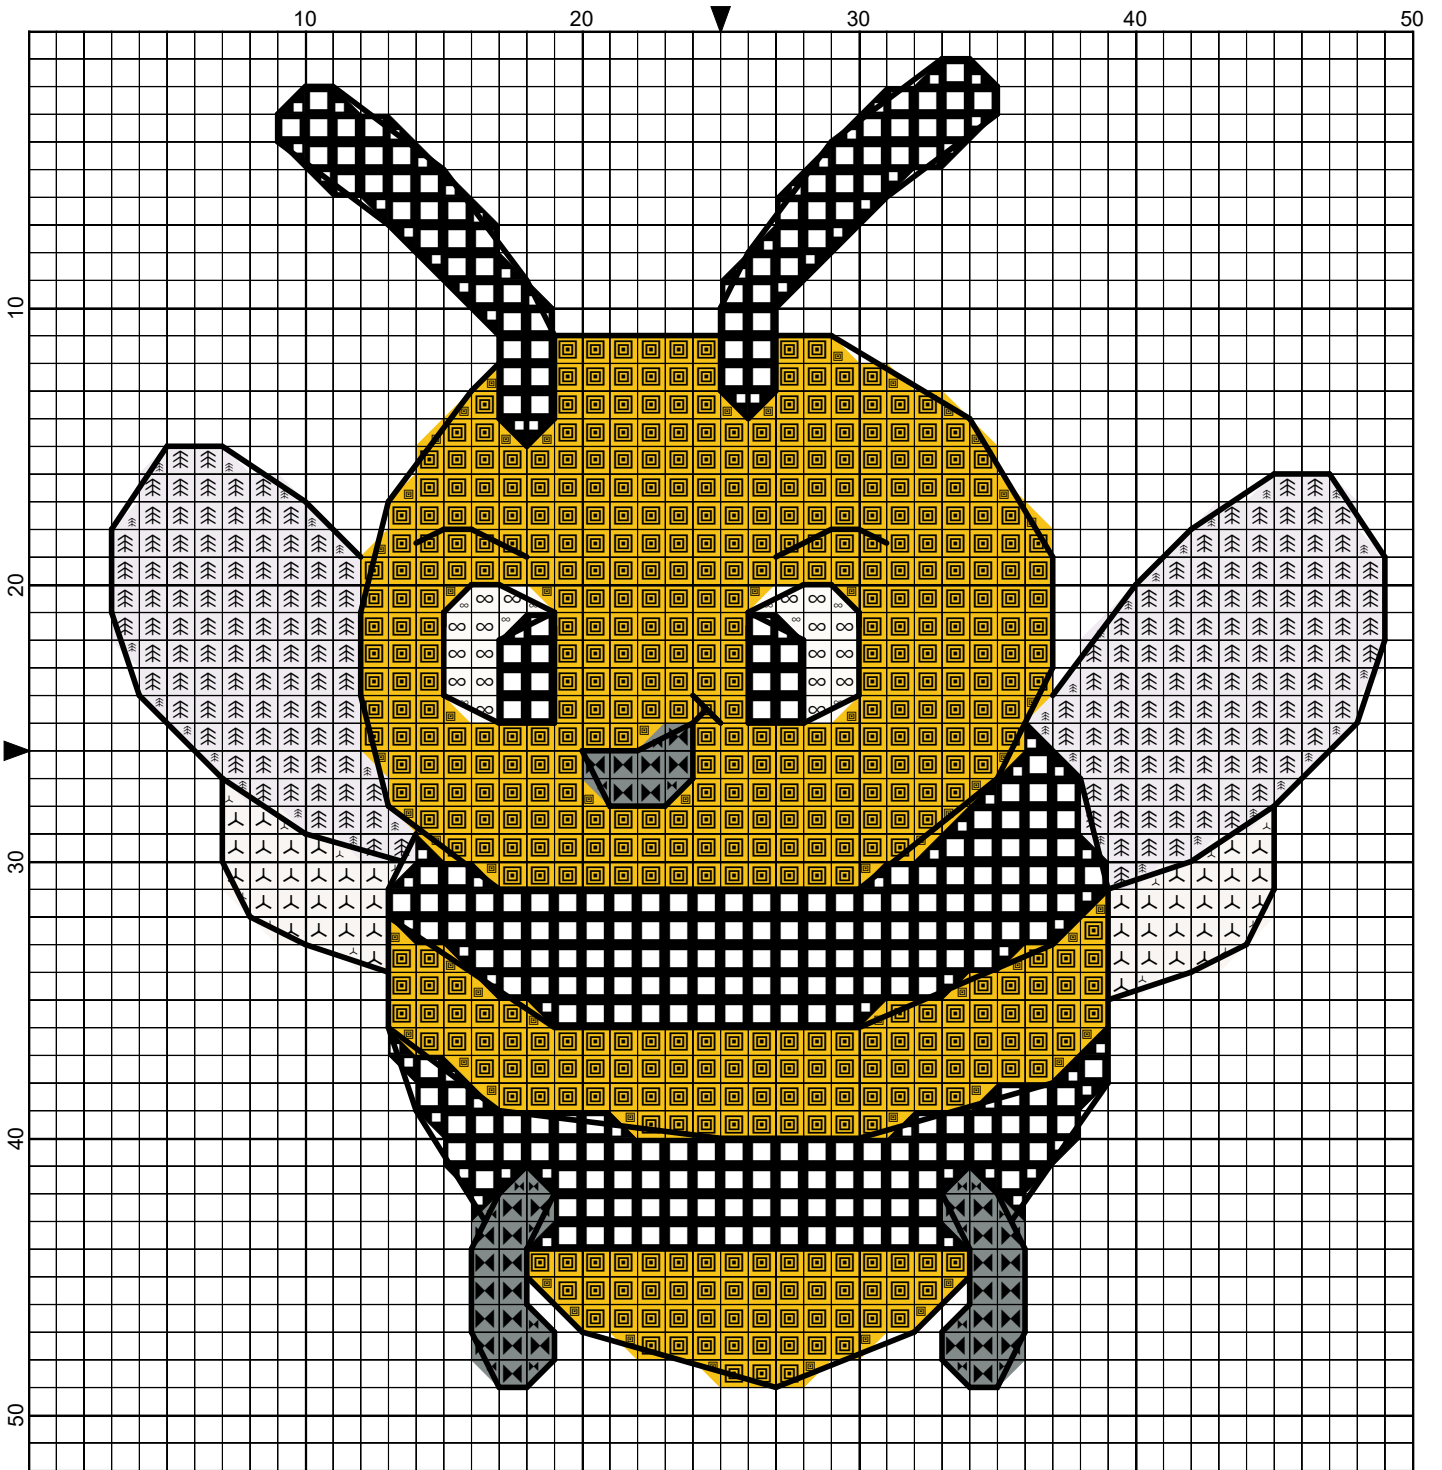

Cutesy Zoo - Bumble Bee

Author: Creatively Crafting
Copyright: www.creativelycrafting.com
Grid Size: 50W x 52H
Design Area: 2.56" x 2.67" (46 x 48 stitches)

Legend:

 [2] DMC 24 white lavender
 [2] DMC 972 canary - dp

 [2] DMC 3865 winter white
 [2] DMC Ecru ecru

 [2] DMC 310 black
 [2] DMC 169 pewter - lt

Backstitch Lines:

———— DMC-310 black

www.creativelycrafting.com